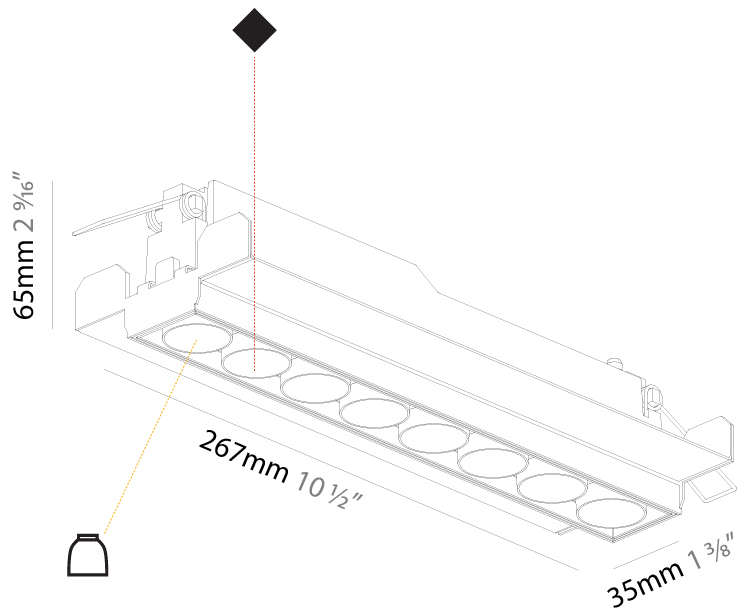

ELECTRICAL

Lamp Type: LED (Zhaga Standard)
Input Wattage (W): 27
Total Output Wattage (W): 25.9
Dimming: Tri-Mode (Non-Dimming and Phase Dimming (120Vac only) and 0-10V Dimming)
Driver Included: No
Driver Location: Remote
Driver Type: Constant Current - Universal
Driver Class: Class 2
Input Voltage (V): 120 - 277
Constant Current (MA): 1050

LED

Number of LEDs: 8
Color Temperature (*K): 2700 / 3000 / 3500 / 4000
Max. Delivered Lumen (lm): MAX. 1561 / 1685 / 1721 / 1756
Nominal Lumen (lm): MAX. 1760 / 1900 / 1940 / 1980
CRI: >90 CRI
Lamp Life (hrs): 50000
Upon Request: Special Color Temperature

OPTICAL

Reflector*: 8 / 14 / 34
Upon Request: Special Beam Angles

RATINGS AND CERTIFICATIONS

Certified By: CSA Certified to UL and CSA Standards

For international specifications by adding 'INT' at the end of the existing Model #. For assistance on 'custom' specifications, contact zteam@zaneen.com.

In a constant effort to supply the best product, we reserve the right to change specifications or materials without notice. The most recent specification sheets are found at zaneen.com

100mm
3 15/16"

12 1/2 mm
1/2"

272mm x 42mm
10 11/16" x 1 5/8"