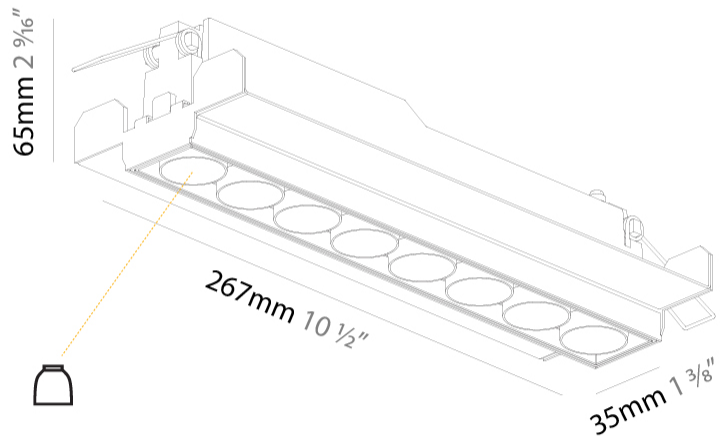

GENERAL

Series: Magiq
Subseries: Magiq 8 Cell
Brand: Prolicht
Division: Architectural
Mounting Type: Trimless
Mounting Location: Ceiling
Subcategory: Downlight

PHYSICAL

Shape: Rectangle
Length (mm): 267
Length (in): 10 1/2
Width (mm): 35
Width (in): 1 3/8
Height (mm): 64
Height (in): 2 1/2
Ceiling Thickness (mm): 12.5
Ceiling Thickness (in): 1/2
Min. Recessing Depth (mm): 100
Min. Recessing Depth (in): 3 15/16
Weight (kg): 0.737
Weight (lbs): 1.61
Fixture Finish: BLK / WHI
Fixture Material: Aluminum Die Cast
Cut-out Measurements: 272mm / 10 11/16" x 42mm / 1 5/8"
Upon Request: Unique Ceiling Thickness

ELECTRICAL

Lamp Type: LED (Zhaga Standard)
Input Wattage (W): 30.2
Total Output Wattage (W): 25.9
Dimming: Tri-Mode (Non-Dimming and Phase Dimming (120Vac only) and 0-10V Dimming)
Driver Included: No
Driver Location: Remote
Driver Type: Constant Current - Universal
Driver Class: Class 2
Input Voltage (V): 120 - 277
Constant Current (MA): 1050

LED

Number of LEDs: 8
Color Temperature (°K): 2700 / 3000 / 3500 / 4000
Max. Delivered Lumen (lm): 1560 / 1700 / 1725 / 1760
CRI: >90 CRI
Lamp Life (hrs): 50000
Upon Request: Special Color Temperature

OPTICAL

Reflector: 8 / 14 / 34
Upon Request: Special Beam Angles

RATINGS AND CERTIFICATIONS

Certified By: CSA Certified to UL and CSA Standards
IP rating: IP20

100mm
3 15/16"

12 1/2 mm
1/2"

272mm x 42mm
10 11/16" x 1 5/8"